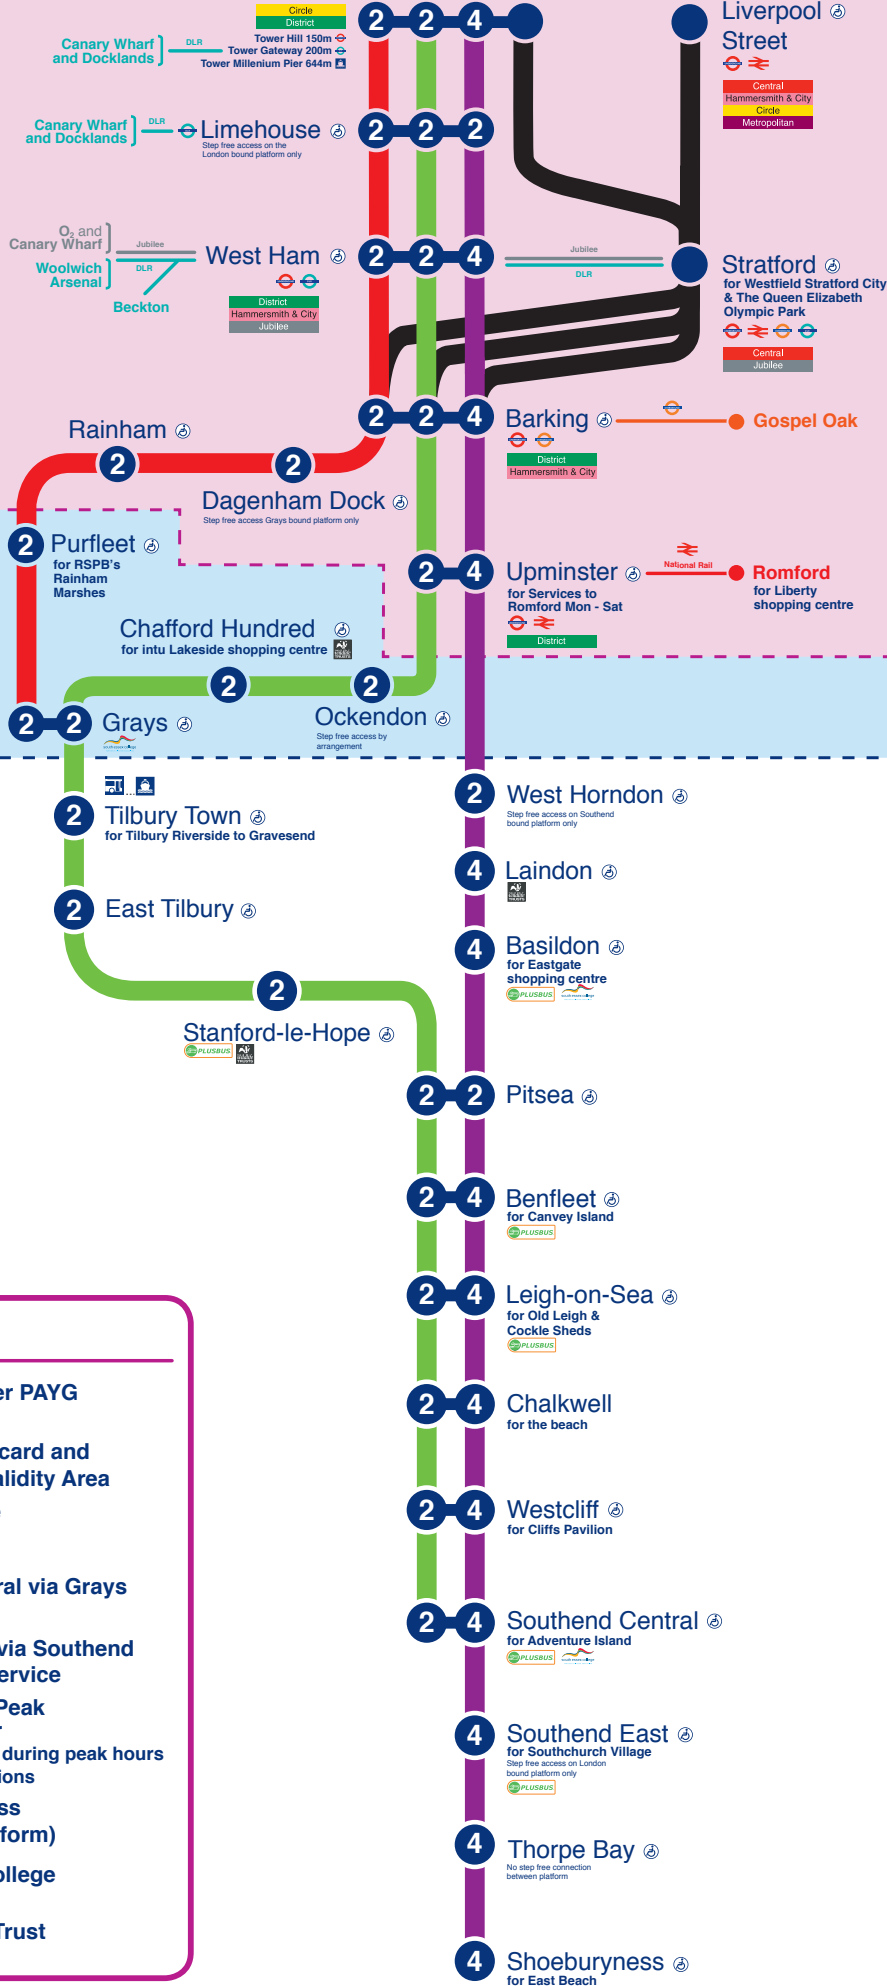

→ Route Journey Planner

Fenchurch Street

for Tower Bridge and Tower of London

Key

- Extended Oyster PAYG Validity Area
- Zone 1-6 Travelcard and Oyster PAYG Validity Area
- Limited Service
- Grays Service
- Southend Central via Grays Service
- Shoeburyness via Southend and Basildon Service
- Number of Off-Peak Trains Per Hour
More services run during peak hours from selected stations
- Step Free Access – (Street to Platform)
- South Essex College
- Essex Wildlife Trust

Connections with

- London Underground
- London Overground
- DLR
- National Rail
- PlusBus
- Ferry
- Bus