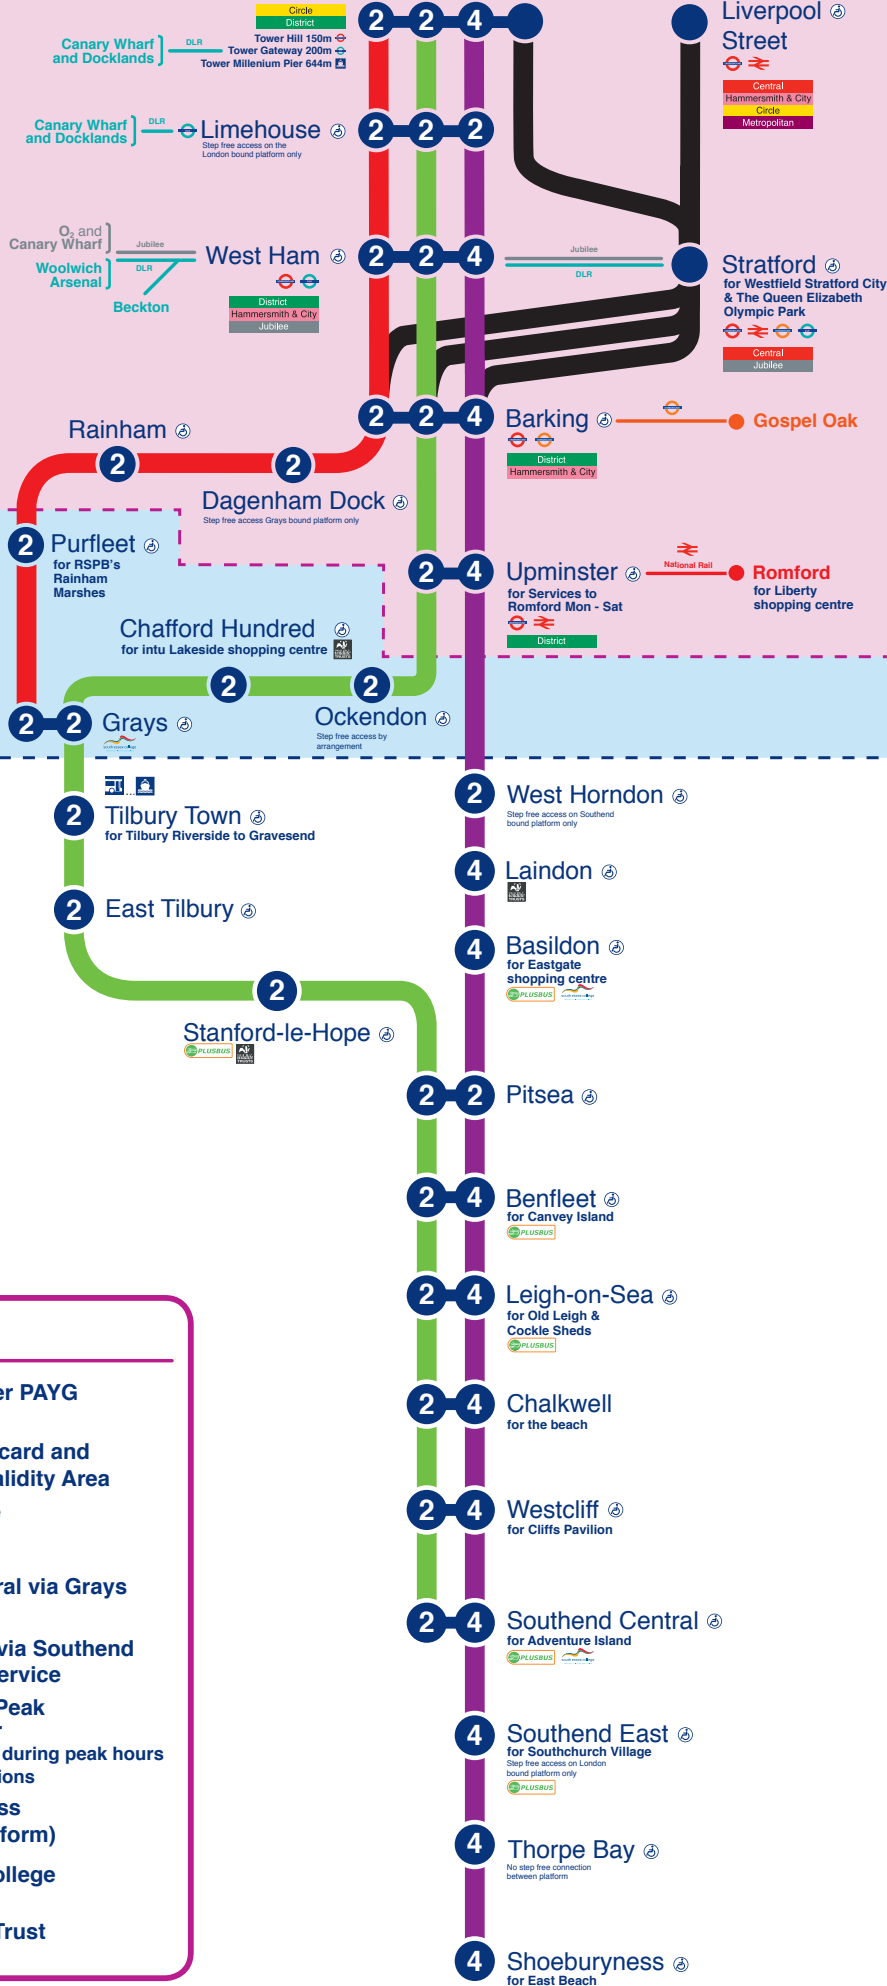

# → Route Journey Planner

## Fenchurch Street

for Tower Bridge and Tower of London

### Key

- Extended Oyster PAYG Validity Area
- Zone 1-6 Travelcard and Oyster PAYG Validity Area
- Limited Service
- Grays Service
- Southend Central via Grays Service
- Shoeburyness via Southend and Basildon Service
- Number of Off-Peak Trains Per Hour  
More services run during peak hours from selected stations
- Step Free Access – (Street to Platform)
- South Essex College
- Essex Wildlife Trust

### Connections with

- London Underground
- London Overground
- DLR
- National Rail
- PlusBus
- Ferry
- Bus