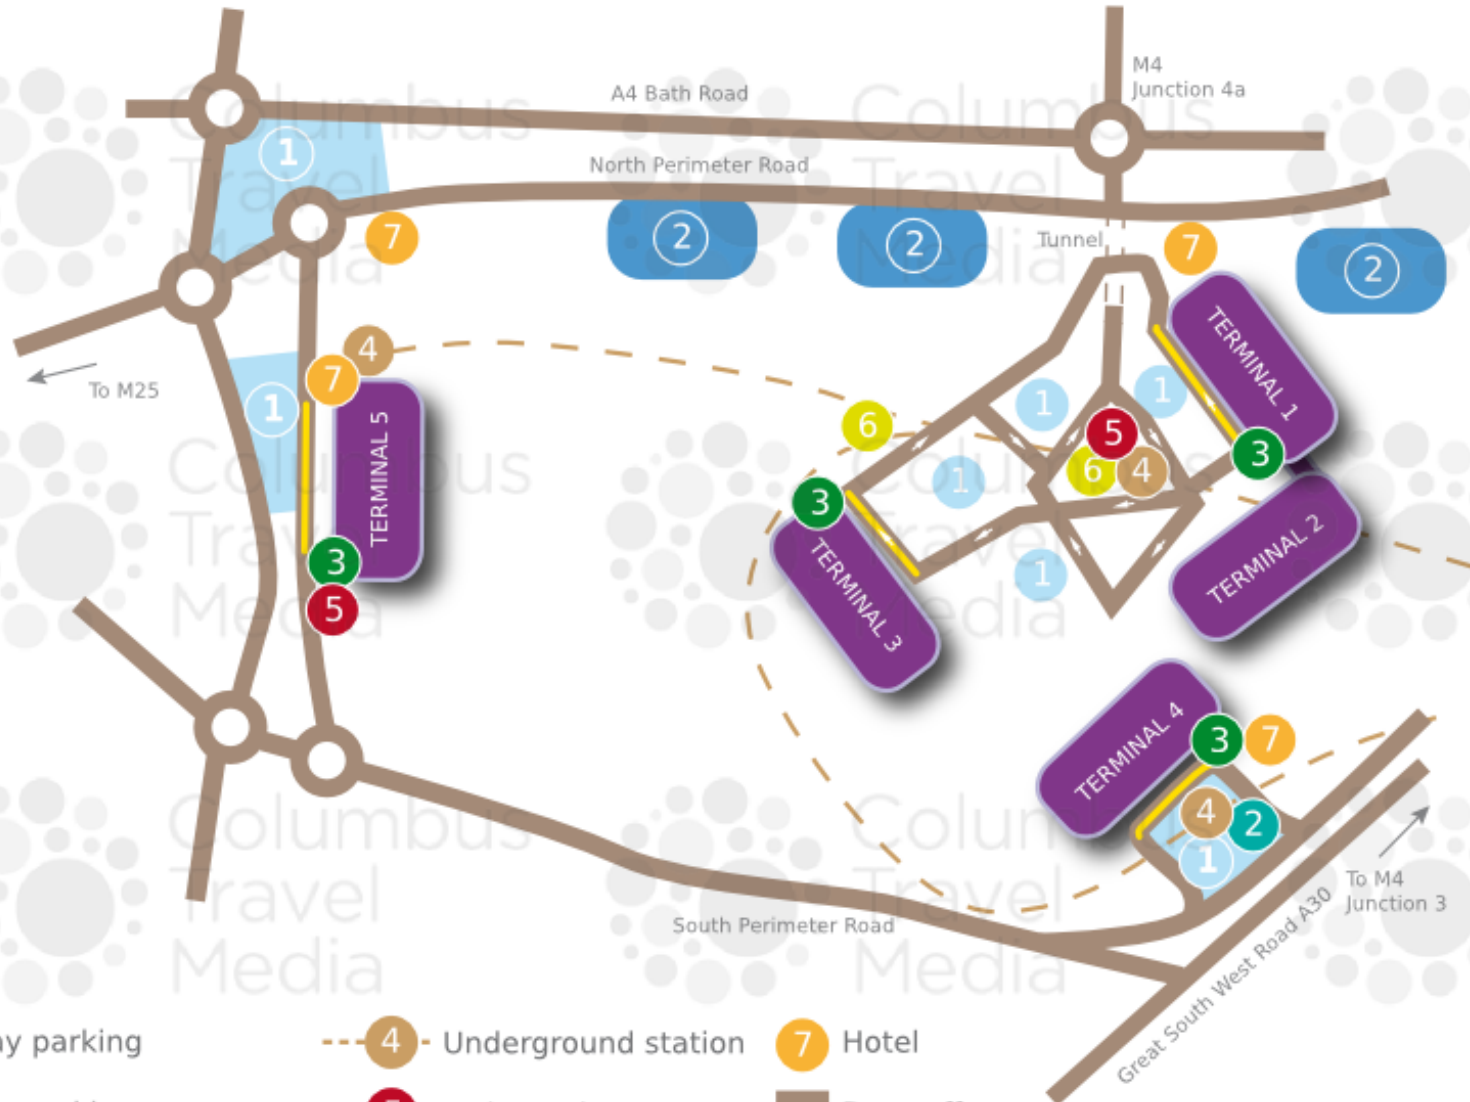

LONDON HEATHROW AIRPORT (LHR)

- 1 Short-stay parking
- 4 Underground station
- 7 Hotel
- 2 Long-stay parking
- 5 Train station
- 6 Bus station
- 3 Taxi rank
- Drop-off area