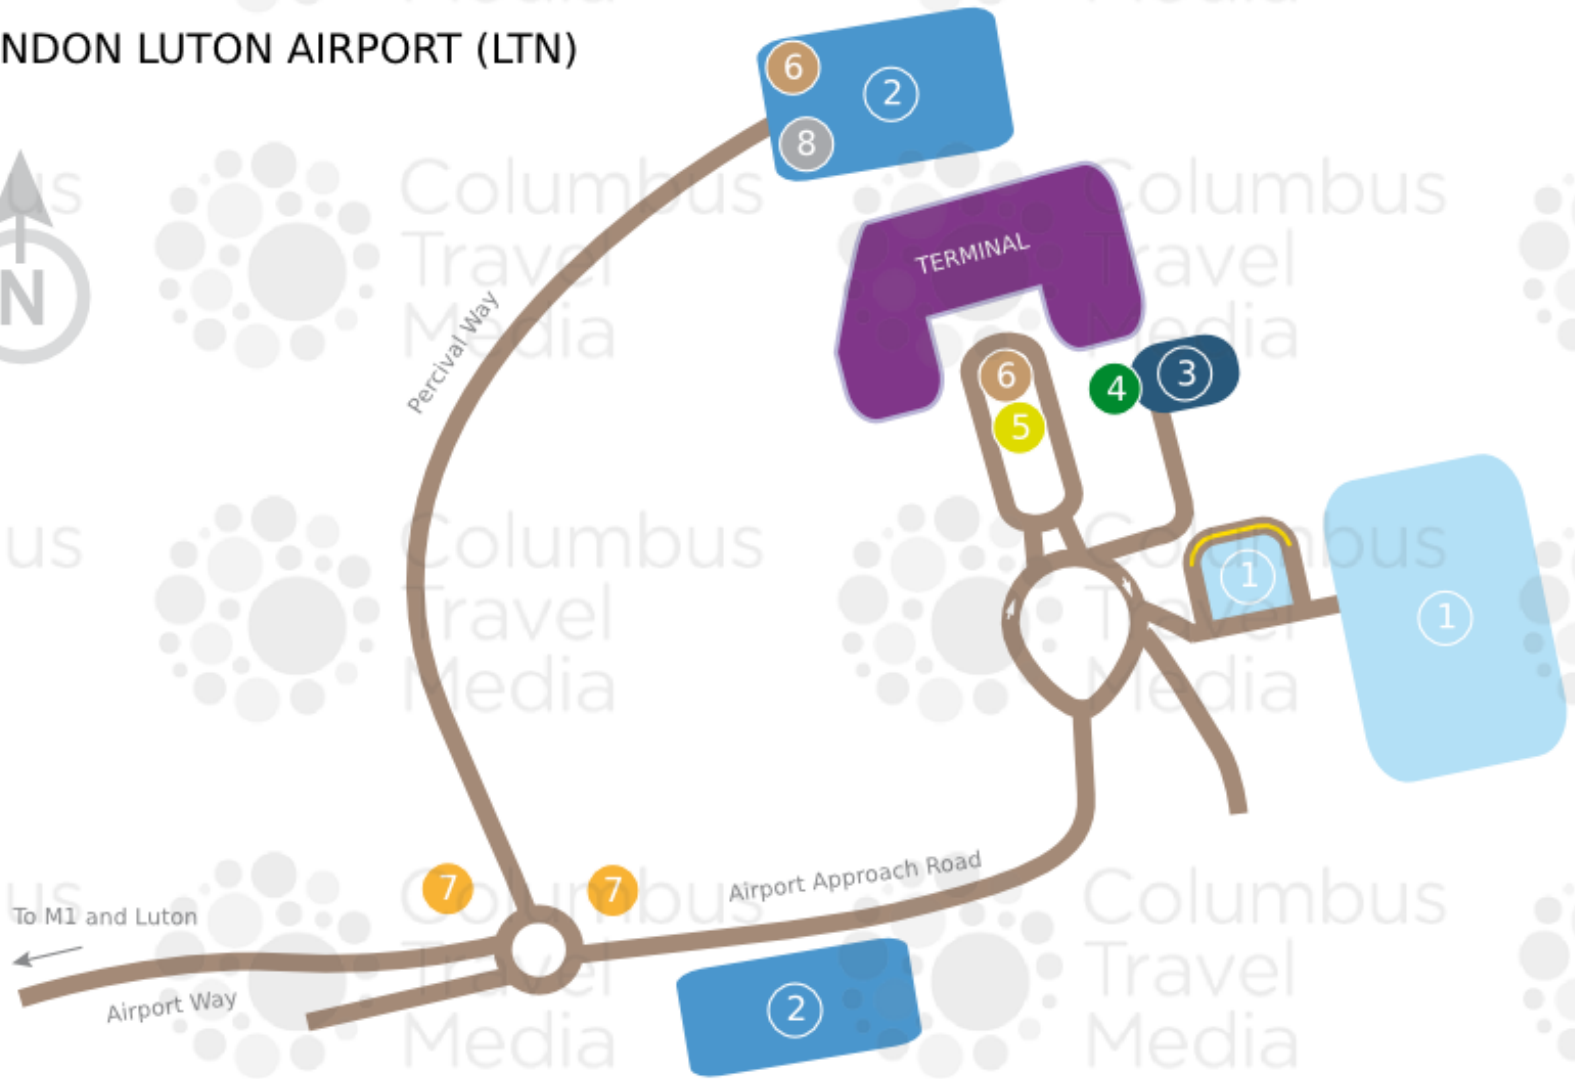

# LONDON LUTON AIRPORT (LTN)

- |                             |                      |   |
|-----------------------------|----------------------|---|
| <b>1</b> Short-stay parking | <b>4</b> Taxi rank   | <b>7</b> Hotel  |
| <b>2</b> Long-stay parking  | <b>5</b> Bus station | <b>8</b> Car hire   |
| <b>3</b> Other parking      | <b>6</b> Shuttle     |  Drop-off area |